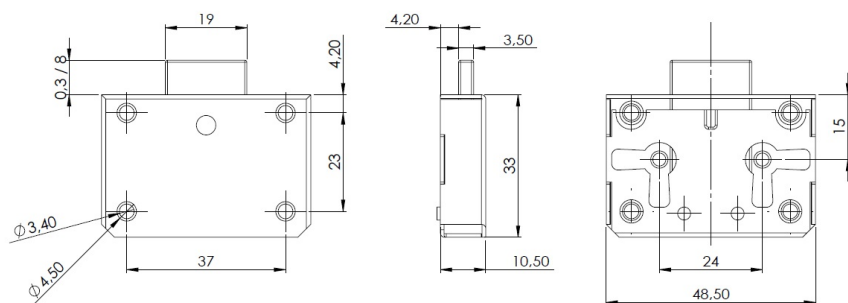

PRODUCT SHEET

Description:

Box Lock 2110 Nickel Pl, 15mm Backset (48x33mm), Without Key

Item number:

14.06.212-0

Units	Box	Carton	HS Code	Barcode
Pcs.	200	400	8301300000	
				5704866485159

SISO A/S

Mileparken 11
DK-2740 Skovlunde
Denmark
VAT: DK 24786013

Phone +45 45 830 900

www.siso.dk
siso@siso.dk

Danske Bank
Nytorv Branch
Copenhagen
SWIFT: DABADKKK

Account no.
4180 3112 112936
IBAN Account
DK7230003112112936