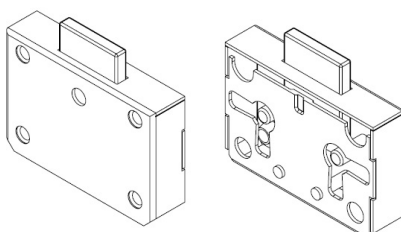

PRODUCT SHEET

Description:

Box Lock 2110 Nickel Pl, 15mm Backset (48x33mm), Without Key

Item number:

14.06.212-0

Units	Box	Carton	HS Code	Barcode
Pcs.	200	400	8301300000	
				5704866485159

SISO A/S

Mileparken 11
DK-2740 Skovlunde
Denmark
VAT: DK 24786013

Phone +45 45 830 900

www.siso.dk
siso@siso.dk

Danske Bank
Nytorv Branch
Copenhagen
SWIFT: DABADKKK

Account no.
4180 3112 112936
IBAN Account
DK7230003112112936